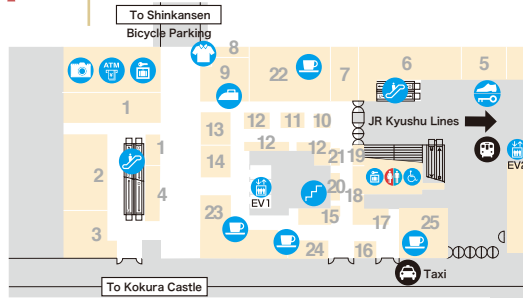

1F

- **1 maruman fiore**
  Cosmetics
- **2 studio CLIP**
  Miscellaneous Goods
- **3 everyday RELISH**
  Miscellaneous Goods
- **4 Godiva**
  Souvenirs, Sweets
- **5 Mister Mint**
  Service, Culture
- **6 Family Mart**
  Convenience Store
- **7 Raffine**
  Service, Culture
- **8 Mama no Reform**
  Service, Culture
- **9 Yoshinoya Cleaning**
  Service, Culture
- **10 Fukusaya**
  Souvenirs
- **11 Hakata Sekiwa**
  Souvenirs
- **12 Hogaya**
  Souvenirs, Sweets
- **13 kabata**
  Souvenirs
- **14 Minami Aso Tea House**
  Souvenirs, Sweets
- **15 Hiyoko**
  Souvenirs, Sweets
- **16 Chidoriya**
  Souvenirs, Sweets
- **17 Kogetsudo**
  Souvenirs, Sweets
- **18 Toundo**
  Souvenirs, Sweets
- **19 Muhomatsu Manju**
  Souvenirs, Sweets
- **20 Saikyodo**
  Souvenirs, Sweets
- **21 Tsuruhei**
  Souvenirs, Sweets
- **22 Doutor Coffee**
  Café
- **23 Mister Donut**
  Café
- **24 Tea Way**
  Café
- **25 Grand Amour**
  Café