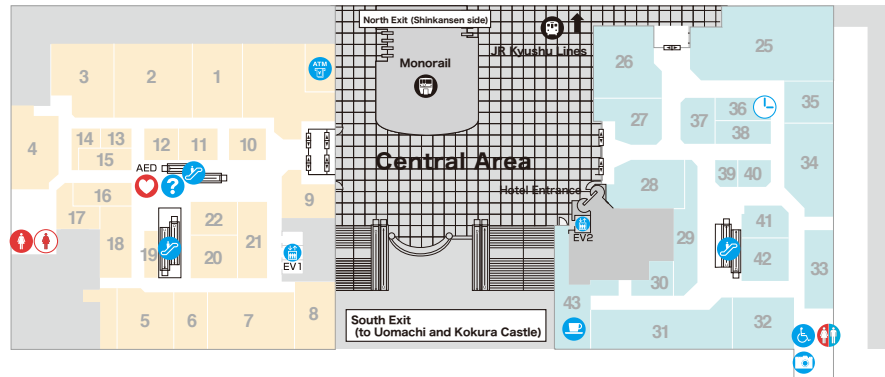

3F WEST

WEST

- **1 Capricieux Le'mage**
  Women
- **2 Natural Beauty Basic**
  Women
- **3 Clear Impression**
  Women
- **4 Rew de Rew**
  Women
- **5 Junewako**
  Lingerie, Socks
- **6 rienda**
  Women
- **7 salire**
  Women
- **8 Lush**
  Cosmetics
- **9 Laline**
  Cosmetics, Skincare
- **10 Three Four Time**
  Accessories
- **11 canal 4°C**
  Accessories
- **12 vielle bijou Sophia**
  Accessories
- **13 Skinfood**
  Cosmetics, Skincare
- **14 House of Rose**
  Cosmetics
- **15 Mary Quant**
  Cosmetics
- **16 Esperanza**
  Shoes
- **17 Natural body**
  Service, Culture
- **18 31 Sons de mode**
  Women
- **19 Juicy Jewel**
  Accessories
- **20 Sac's Bar Jean**
  Bags
- **21 Fancl**
  Cosmetics, Supplements
- **22 before the boom**
  Accessories

3F EAST

EAST

- **25 United Arrows green label relaxing**
  Women, Men, Kids
- **26 nano universe**
  Women, Men
- **27 Bon mercerie de anatieliér**
  Women
- **28 Rouge Vif La Clé**
  Women
- **29 Quatre melange**
  Women
- **30 Zexy Consultation Counter**
  Service, Culture
- **31 Afternoon Tea Living**
  Miscellaneous Goods
- **32 Perle Pêche**
  Women
- **33 Té chichi**
  Women
- **34 Ronnie Scotts**
  Women
- **35 Frapbois**
  Women, Men, Kids
- **36 Tic Tac**
  Watch
- **37 Ane mone**
  Accessories
- **38 ete**
  Accessories
- **39 Nojess**
  Accessories
- **40 agete selection**
  Accessories
- **41 Grace Continental**
  Women
- **42 Lady Luck Luca**
  Women
- **43 Café Croissant**
  Café