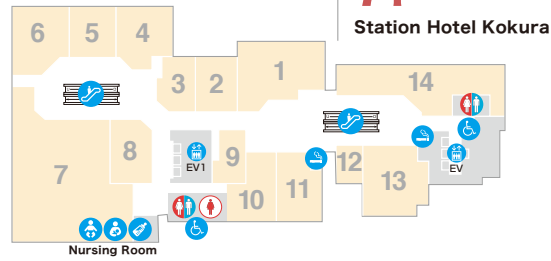

6F

7F

Station Hotel Kokura

- | | |
|--|--|
| 1 Heishiro Sushi
Restaurant | 8 nana's green tea
Café, Restaurant |
| 2 Benitora Gyoza-bo
Restaurant | 9 Gyutan Sumiyaki Rikyu
Restaurant |
| 3 Tenjin Horumon
Restaurant | 10 Pom's Grill
Restaurant |
| 4 Hoshino Coffee
Café | 11 Hyakusai Shun
Restaurant |
| 5 Yomenya Goemon
Restaurant | 12 Reve21 Hair Clinic
Service, Culture |
| 6 Bodies
Service, Culture | 13 Hachikura
Restaurant |
| 7 Book Store Kumazawa
Books | 14 Terrace
Restaurant |