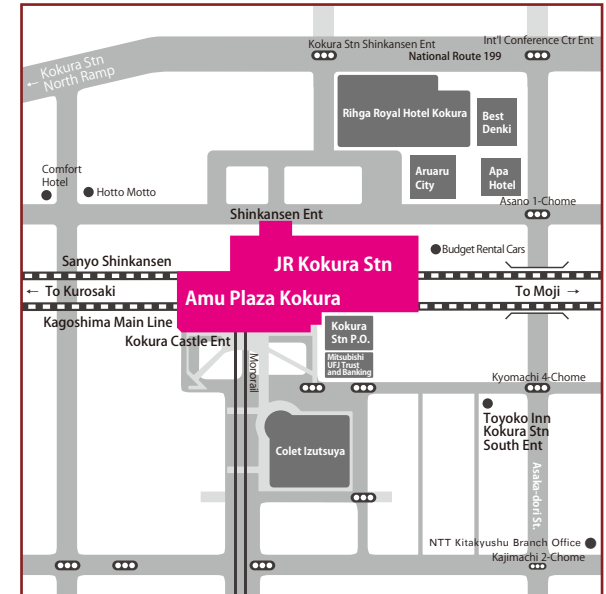

6F

7F

Station Hotel Kokura

- | | |
|--|--|
| 1 Heishiro Sushi
Restaurant | 8 nana's green tea
Café, Restaurant |
| 2 Benitora Gyoza-bo
Restaurant | 9 Gyutan Sumiyaki Rikyu
Restaurant |
| 3 Tenjin Horumon
Restaurant | 10 Pom's Grill
Restaurant |
| 4 Hoshino Coffee
Café | 11 Hyakusai Shun
Restaurant |
| 5 Yomenya Goemon
Restaurant | 12 Reve21 Hair Clinic
Service, Culture |
| 6 Bodies
Service, Culture | 13 Hachikura
Restaurant |
| 7 Book Store Kumazawa
Books | 14 Terrace
Restaurant |

7F

Station Hotel Kokura

- | | |
|--|---|
| 1 Azuma Eye Clinic
Clinic | 4 Fujihira Thyroid Clinic
Clinic |
| 2 City Contact
Glasses, Contacts | 6 ECC Foreign Language Institute
Service, Culture |
| 3 Kokura Station Dental
Clinic | 7 ECC Junior Kitakyushu Center
Service, Culture |
| 5 Kokura Campus, The University of Kitakyushu
Service, Culture | |

8F

- | | |
|--|---|
| 1 Human Academy
Service, Culture | 4 TAC Kokura
Service, Culture |
| 2 Copel
Service, Culture, Kids | 5 Manabito JOB Station
Service, Culture |
| 3 Kids Kids
Service, Culture | 6 Okawa Real Estate Appraisals
Service, Culture |

Tax-Free Shops

Shop Benefits

 East 2F Women	 East 2F Women	 East 2F Women	 West 3F Women	 East 3F Women	 West 4F Women
 West 4F Women	 West 5F Women, Men, Kids	 East 3F Women, Men	 West 5F Women, Men	 West 5F Women, Men	 East 2F Miscellaneous Goods <i>Novelty item for duty-free purchases</i>
 East 2F Shoes	 West 3F Bags	 West 3F Shoes	 West 3F Cosmetics, Skincare <i>30g hand cream for purchases of ¥10,000 or more</i>	 West 3F Cosmetics, Supplements	 West 3F Cosmetics, Drug Store <i>Cosmetic sample for duty-free purchases</i>
 West 3F Cosmetics, Skincare <i>Product sample for duty-free purchases</i>	 West 3F Accessories <i>Jewelry cloth for duty-free purchases</i>	 East 3F Accessories	 East 3F Watches <i>Novelty item for duty-free purchases</i>	 East 3F Accessories	 West 4F Hats, Bags
 West B1F Cosmetics, Drug Store <i>Product sample for duty-free purchases</i>					