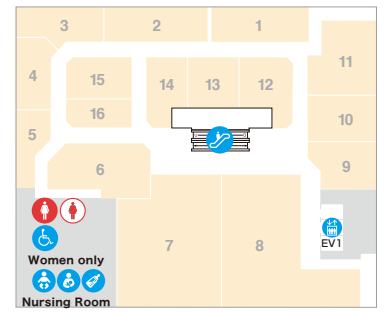

4F

- **1 Pageboy**
  Women
- **2 JEANASIS**
  Women
- **3 Clé de Alice**
  Lingerie, Socks
- **4 cactus cepo**
  Women
- **5 one after another Nice Claup**
  Women
- **6 Lowrys Farm**
  Women
- **7 Plaza**
  Miscellaneous Goods
- **8 Francfranc**
  Miscellaneous Goods
- **9 Samansa Mos2 ehkä söpö**
  Women
- **10 Majestic Legon**
  Women
- **11 The Emporium**
  Women
- **12 Andemiu**
  Women
- **13 ORiental TRaffic**
  Shoes
- **14 E hyphen world gallery**
  Women
- **15 Kutsushitaya**
  Lingerie, Socks
- **16 Hattrick**
  Hats, Bags